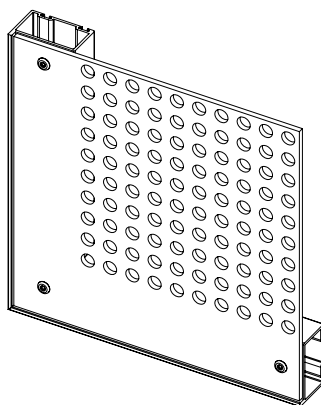

60.50L

Multiples modelos de metal expandido  
plusieurs modèles de métal déployé  
multiple models of expanded metal

modelo modèle model	bastidor cadre frame	E	expandido déployé expanded	perforado perforé perforated	opaco opaque opaque	ALU	acero acier steel	cobre cuivre cooper	zinc	composite	HPL
Metalic Expandit	50.60L	60mm	✓			✓	✓	✓	✓		
Panell HPL Opac	50.60L	60mm			✓						✓
Panell HPL Perforat	50.60L	60mm		✓							✓
Full Ona Opac	50.60L	60mm			✓	✓	✓				
Full Ona Perforat	50.60L	60mm		✓		✓	✓				
Full Opac	LM.48	50mm			✓	✓	✓	✓	✓	✓	
Full Perforat	LM.48	50mm		✓		✓	✓	✓	✓	✓	

porticones plegables & paneles correderos | *volets coulissants & pliables* | sliding & folding shutters

Full Opac

Full Ona Opac

Panell HPL Opac

Metalic Expandit

Full Perforat

Full Ona Perforat

Panell HPL Perforat