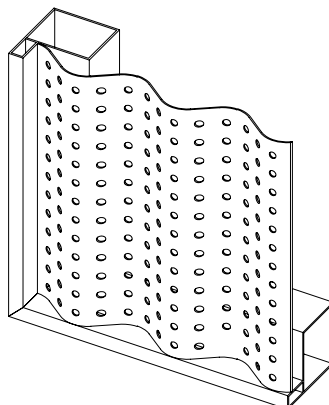

60.50L

Multiples modelos de metal expandido  
plusieurs modèles de métal déployé  
multiple models of expanded metal

modelo modèle model	bastidor cadre frame	E	expandido déployé expanded	perforado perforé perforated	opaco opaque opaque	ALU	acero acier steel	cobre cuivre cooper	zinc	composite	HPL
Metalic Expandit	50.60L	60mm	✓			✓	✓	✓	✓		
Panell HPL Opac	50.60L	60mm			✓						✓
Panell HPL Perforat	50.60L	60mm		✓							✓
Full Ona Opac	50.60L	60mm			✓	✓	✓				
Full Ona Perforat	50.60L	60mm		✓		✓	✓				
Full Opac	LM.48	50mm			✓	✓	✓	✓	✓	✓	
Full Perforat	LM.48	50mm		✓		✓	✓	✓	✓	✓	

porticones plegables & paneles correderos | *volets coulissants & pliables* | sliding & folding shutters

Full Opac

Full Ona Opac

Panell HPL Opac

Metalic Expandit

Full Perforat

Full Ona Perforat

Panell HPL Perforat