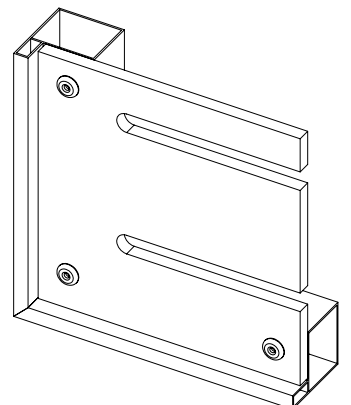

60.50L

Multiples modelos de metal expandido  
plusieurs modèles de métal déployé  
multiple models of expanded metal

modelo modèle model	bastidor cadre frame	E	expandido déployé expanded	perforado perforé perforated	opaco opaque opaque	ALU	acero acier steel	cobre cuivre cooper	zinc	composite	HPL
Metalic Expandit	50.60L	60mm	✓			✓	✓	✓	✓		
Panell HPL Opac	50.60L	60mm			✓						✓
Panell HPL Perforat	50.60L	60mm		✓							✓
Full Ona Opac	50.60L	60mm			✓	✓	✓				
Full Ona Perforat	50.60L	60mm		✓		✓	✓				
Full Opac	LM.48	50mm			✓	✓	✓	✓	✓	✓	
Full Perforat	LM.48	50mm		✓		✓	✓	✓	✓	✓	

porticones plegables & paneles correderos | *volets coulissants & pliables* | sliding & folding shutters

Full Opac

Full Ona Opac

Panell HPL Opac

Metalic Expandit

Full Perforat

Full Ona Perforat

Panell HPL Perforat