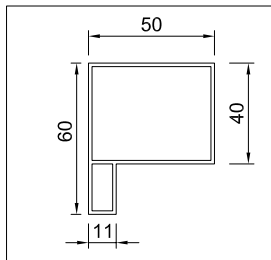

porticones plegables & paneles correderos | volets coulissants & pliables | sliding & folding shutters

Perfiles de bastidor | profilés de cadre | frame profiles

LM.48

Multiples patrones de perforado  
schémas de forage multiples  
multiple perforated patterns

60.50L

Multiples modelos de metal expandido  
plusieurs modèles de métal déployé  
multiple models of expanded metal

modelo modèle model	bastidor cadre frame	E	expandido déployé expanded	perforado perforé perforated	opaco opaque opaque	ALU	acero acier steel	cobre cuivre cooper	zinc	composite	HPL
Metalic Expandit	50.60L	60mm	✓			✓	✓	✓	✓		
Panell HPL Opac	50.60L	60mm			✓						✓
Panell HPL Perforat	50.60L	60mm		✓							✓
Full Ona Opac	50.60L	60mm			✓	✓	✓				
Full Ona Perforat	50.60L	60mm		✓		✓	✓				
Full Opac	LM.48	50mm			✓	✓	✓	✓	✓	✓	
Full Perforat	LM.48	50mm		✓		✓	✓	✓	✓	✓	