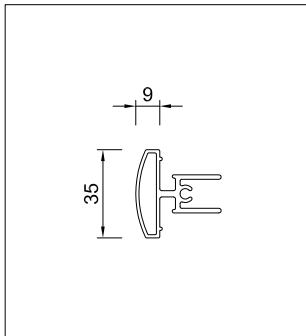

montante | montants | mullions

M80.65

M45.65

duna

arrastre | barre de manouvre | drive road

A40.10

A25.10

chasis chassis frame	panel panneau panel								
	textura texture texture			materiales materiuelx materials				1 cara 1 visage 1 face	2 cara 2 visage 2 face
	expandido deployé expanded	perforado perfore perforated	opaco opaque opaque	alu	zinc	composite	hpl		
Amazonas / Duna	●			●				✓	✓
Amazonas / Duna	●				●			✓	✓
Amazonas / Duna		●		●				✓	✓
Amazonas / Duna		●			●			✓	✓
Amazonas / Duna		●				●		✓	✓
Amazonas / Duna			●	●				✓	✓
Amazonas / Duna			●		●			✓	✓
Amazonas / Duna			●			●		✓	✓
Amazonas / Duna			●				●	✓	✓

A= desde 200mm hasta 500mm / de 200mm á 500mm / from 200mm to 500mm

fijación fixation fixation		lama lame blade				accionamiento commande operation	
vista visible exposed	oculta cachée concealed	posición position blade		l max (mm) l max (mm) l max (mm)			
		H	V	H	V		
✓		✓	✓	2000	3000	✋	⚡
✓		✓	✓	2000	3000	✋	⚡
✓		✓	✓	2000	3000	✋	⚡
✓		✓	✓	2000	3000	✋	⚡
✓	✓	✓	✓	2000	3000	✋	⚡
✓	✓	✓	✓	2000	3500	✋	⚡
✓		✓	✓	2000	3000	✋	⚡
✓		✓	✓	2000	3000	✋	⚡
✓	✓	✓	✓	2000	3000	✋	⚡
✓	✓	✓	✓	2000	3500	✋	⚡