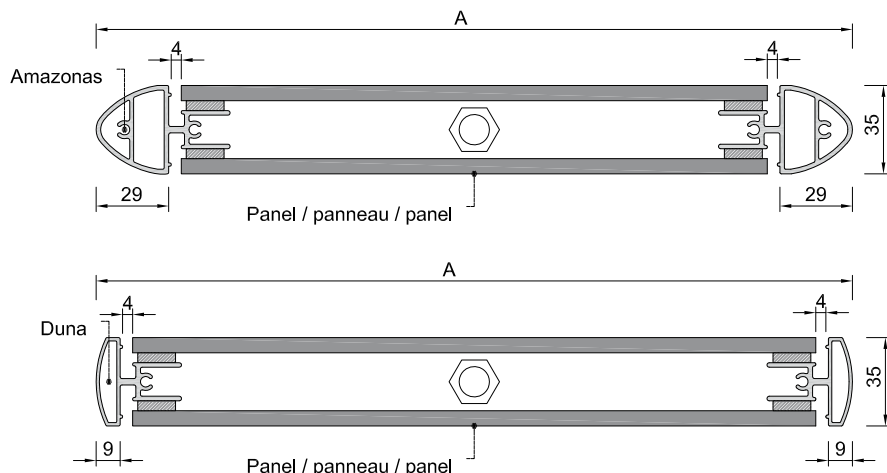

montante | montants | mullions

M80.65

M45.65

duna

arrastre | barre de manouvre | drive road

A40.10

A25.10

chasis chassis frame	panel panneau panel								
	textura texture texture			materiales materiuelx materials				1 cara 1 visage 1 face	2 cara 2 visage 2 face
	expandido deployé expanded	perforado perfore perforated	opaco opaque opaque	alu	zinc	composite	hpl		
Amazonas / Duna	●			●				✓	✓
Amazonas / Duna	●				●			✓	✓
Amazonas / Duna		●		●				✓	✓
Amazonas / Duna		●			●			✓	✓
Amazonas / Duna		●				●		✓	✓
Amazonas / Duna			●	●				✓	✓
Amazonas / Duna			●		●			✓	✓
Amazonas / Duna			●			●		✓	✓
Amazonas / Duna			●				●	✓	✓

A= desde 200mm hasta 500mm / de 200mm á 500mm / from 200mm to 500mm

fijación fixation fixation		lama lame blade				accionamiento commande operation	
vista visible exposed	oculta cachée concealed	posición position blade		l max (mm) l max (mm) l max (mm)			
		H	V	H	V		
✓		✓	✓	2000	3000	✋	⚡
✓		✓	✓	2000	3000	✋	⚡
✓		✓	✓	2000	3000	✋	⚡
✓		✓	✓	2000	3000	✋	⚡
✓	✓	✓	✓	2000	3000	✋	⚡
✓	✓	✓	✓	2000	3500	✋	⚡
✓		✓	✓	2000	3000	✋	⚡
✓		✓	✓	2000	3000	✋	⚡
✓	✓	✓	✓	2000	3000	✋	⚡
✓	✓	✓	✓	2000	3500	✋	⚡